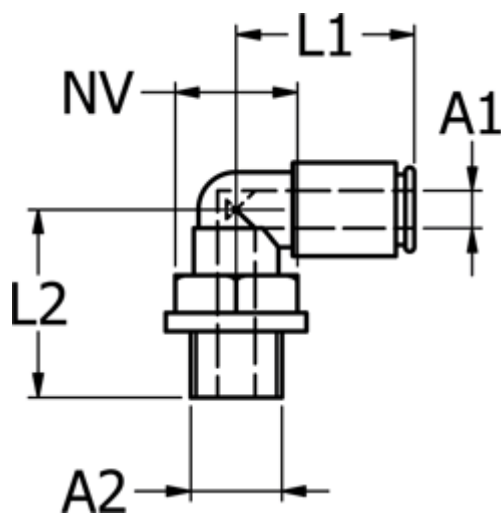

Data Sheet

Article number: 58675403810

Description: Metal fitting 754.038-10, Ø10 - G 3/8"
Push-in elbow

Measures

Ext. hose diameter A1	= 10
L1	= 27.2
L2	= 27.1
NV	= 17
Thread A2	= G 3/8"